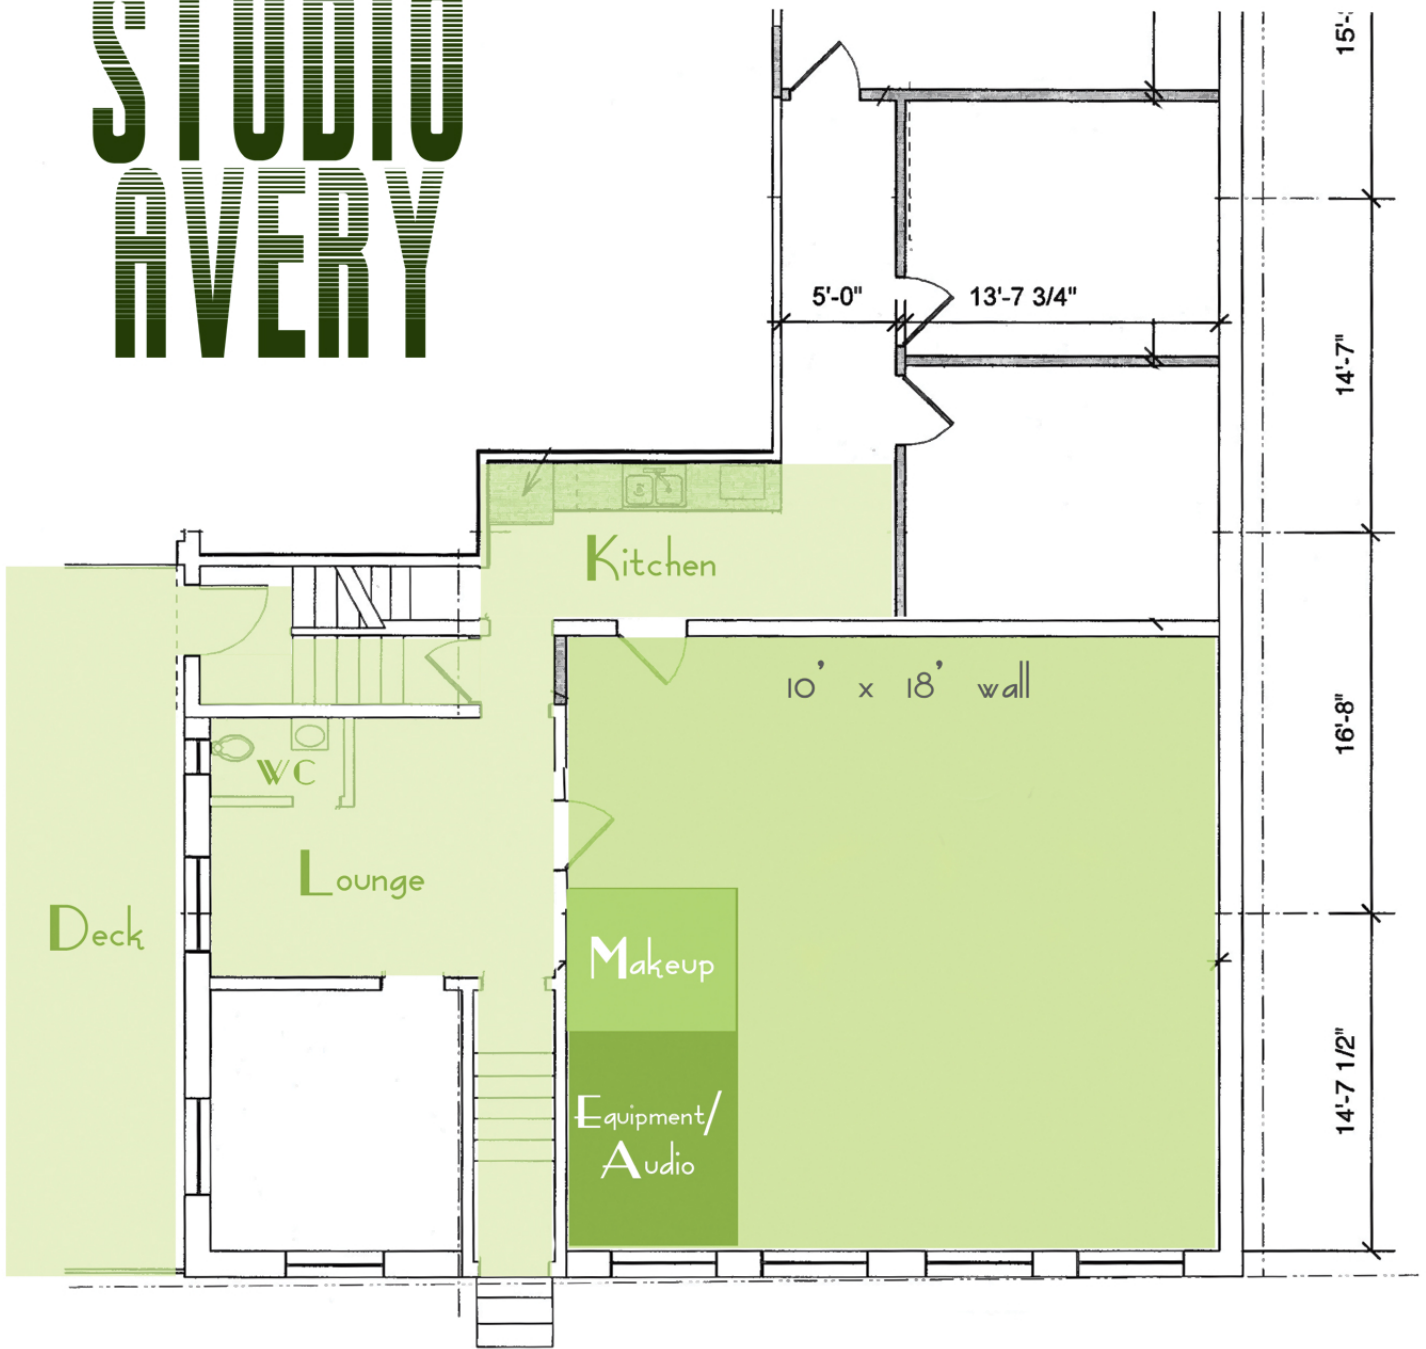

STUDIO AVERY

502AveryStreet

studioavery.space

(412) 428-9503

502 Avery Street, Pittsburgh, PA 15121